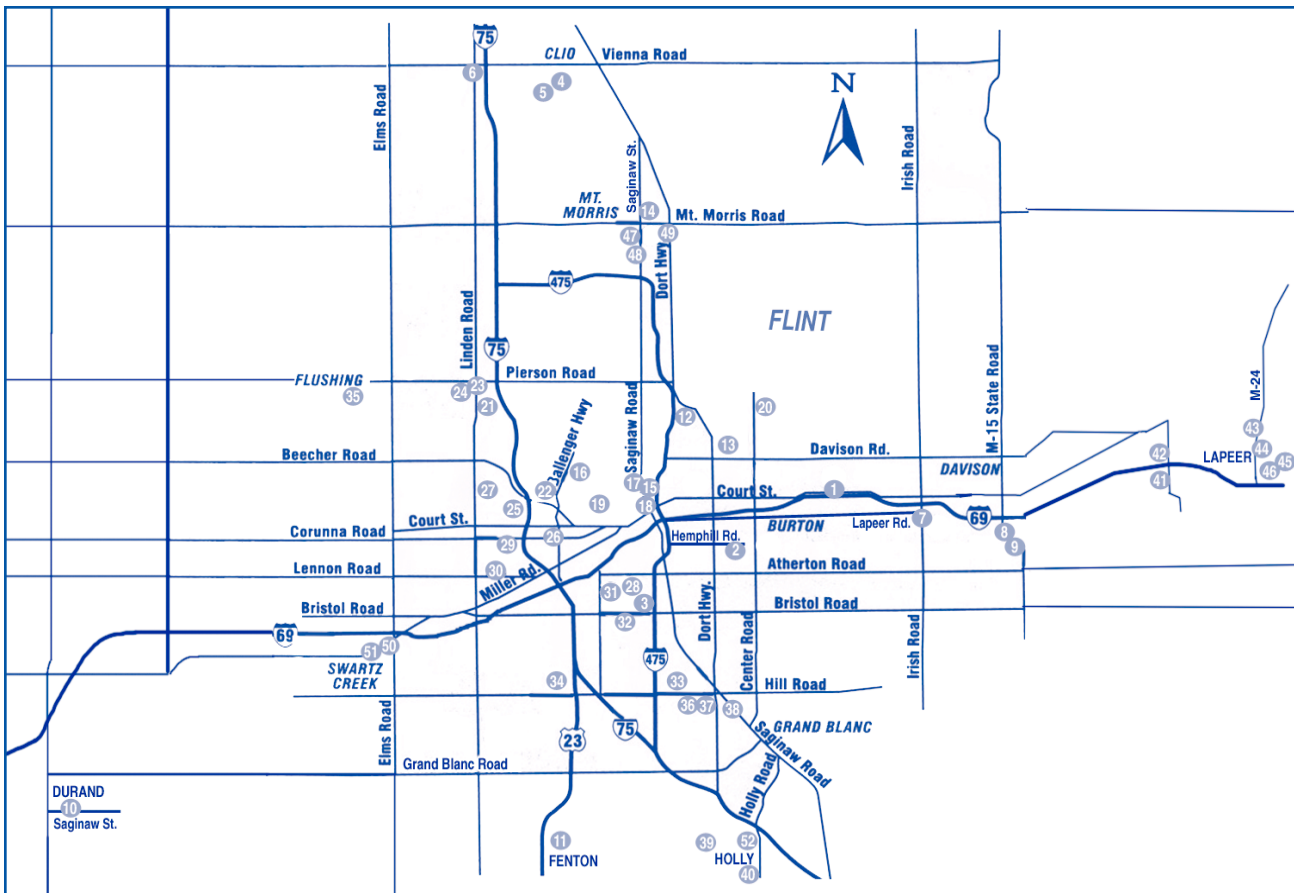

BURTON

1. Flint Area School ECU (5399 E. Court St.)
2. TRM Corporation (1408 Hemphill Rd., Located in Pachyderm)
3. Family Community CU (1149 E. Bristol Rd.)

CLIO

4. Security Federal CU (710 S. Mill St.)
5. Michigan Federal CU (300 Smith St.)
6. Team One CU (11493 N. Linden Rd., Located in Wal-Mart Super Center)

DAVISON

7. Security Federal CU (8008 Lapeer Rd., Located in 7-Eleven)
8. Dort Federal CU (1441 S. State Rd.)
9. Flint Area School ECU (1509 S. State Rd.)

DURAND

10. TRM Corporation (707 N. Saginaw St., Located in Coffield Oil Company)

FENTON

11. Flint Area School ECU (1491 N. Leroy St.)

FLINT

12. Security Federal CU (3801 W. Boulevard Dr.)
13. Dort Federal CU (2845 Davison Rd.)

14. Security Federal CU (8333 N. Saginaw St.)
15. University of Michigan CU (327 E. Kearsley St., Located in French Hall)
16. Flint Area School ECU (1205 Ballenger Hwy.)
17. University of Michigan CU (509 N. Harrison St., Located in White Building)
18. FM Financial CU (606 Stevens St.)
19. FM Financial CU (One Hurley Plaza, Located in Hurley Medical Center)
20. Security Federal CU (2358 N. Center Rd., Located in 7-Eleven)
21. Security Federal CU (3404 N. Linden Rd.)
22. Family Community CU (3935 Beecher Rd., Located in Genesys West Flint Campus)
23. TRM Corporation (5050 W. Pierson Rd., Located in Davison Oil)
24. Dort Federal CU (5091 W. Pierson Rd.)
25. Security Federal CU (3458 Calkins Rd., Located in 7-Eleven)
26. CU Ventures (3518 Corunna Rd., Located in 7-Eleven)
27. Flint Area School ECU (44411 Calkins Rd.)

List continued on back.